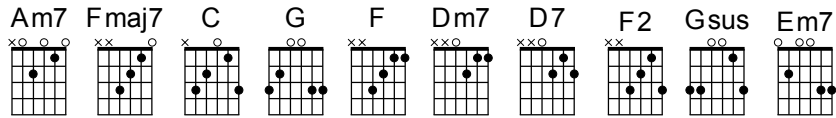

Your love never fails

Matthew Macaulay

Capo 8

Verse 1:

Am7 Fmaj7
From sunrise to sunset,
C G Am7
From dawn till dusk, You are the same, oh Lord;
F C G
And You remain throughout the ages.
Am7 Fmaj7
You are good and You are kind,
C G Am7
And Your faithfulness I find throughout my life;
F C G
For You deliver me from evil.

Pre-Chorus:

Dm7 D7
You endure, You endure,
C C2
For evermore,
Gsus G
For evermore

Chorus:

C
Your love never fails,
Am7
Your love never fails,
F2
It's always there,
Gsus
It is always there.

Verse 2:

Your love is ever patient ,
Through the desert and the drought it perseveres;
Bringing hope and light in darkness.
It is not proud or self-promoting,
But rejoices in the truth seen in Your Son
As He died to save the world.

Bridge:

Em7 Fmaj7 C Gsus G
And Your anger lasts a moment, but Your favour lasts a lifetime.
Em7 F2 C
When all is lost one thing remains,
Gsus
And that is Your love, Your love.